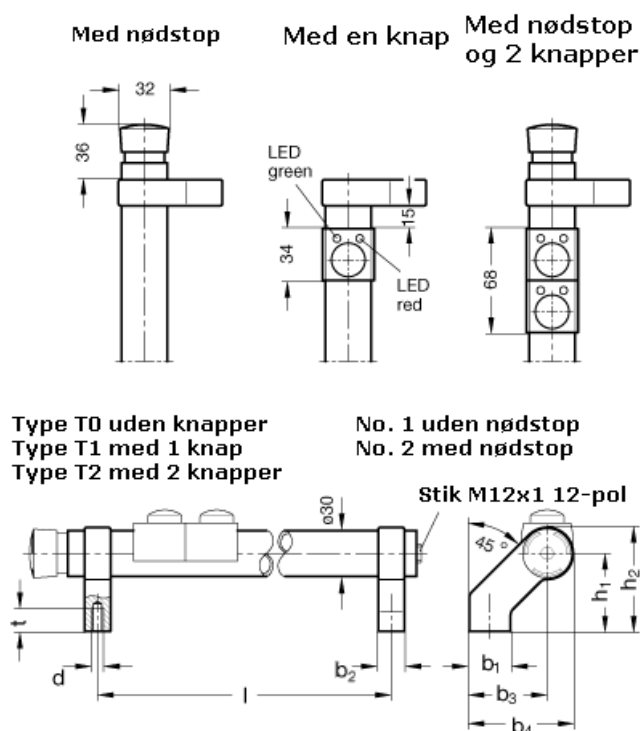

Article number: 201024020002

Description: E+G Tubular handles with switches
GN 332-200-SW-T0-2

Measures

b ₁ = 27	t = 15
b ₂ = 17	
b ₃ = 51	
b ₄ = 68	
d = M 8	
h ₁ = 51	
h ₂ = 68	
l = 200	